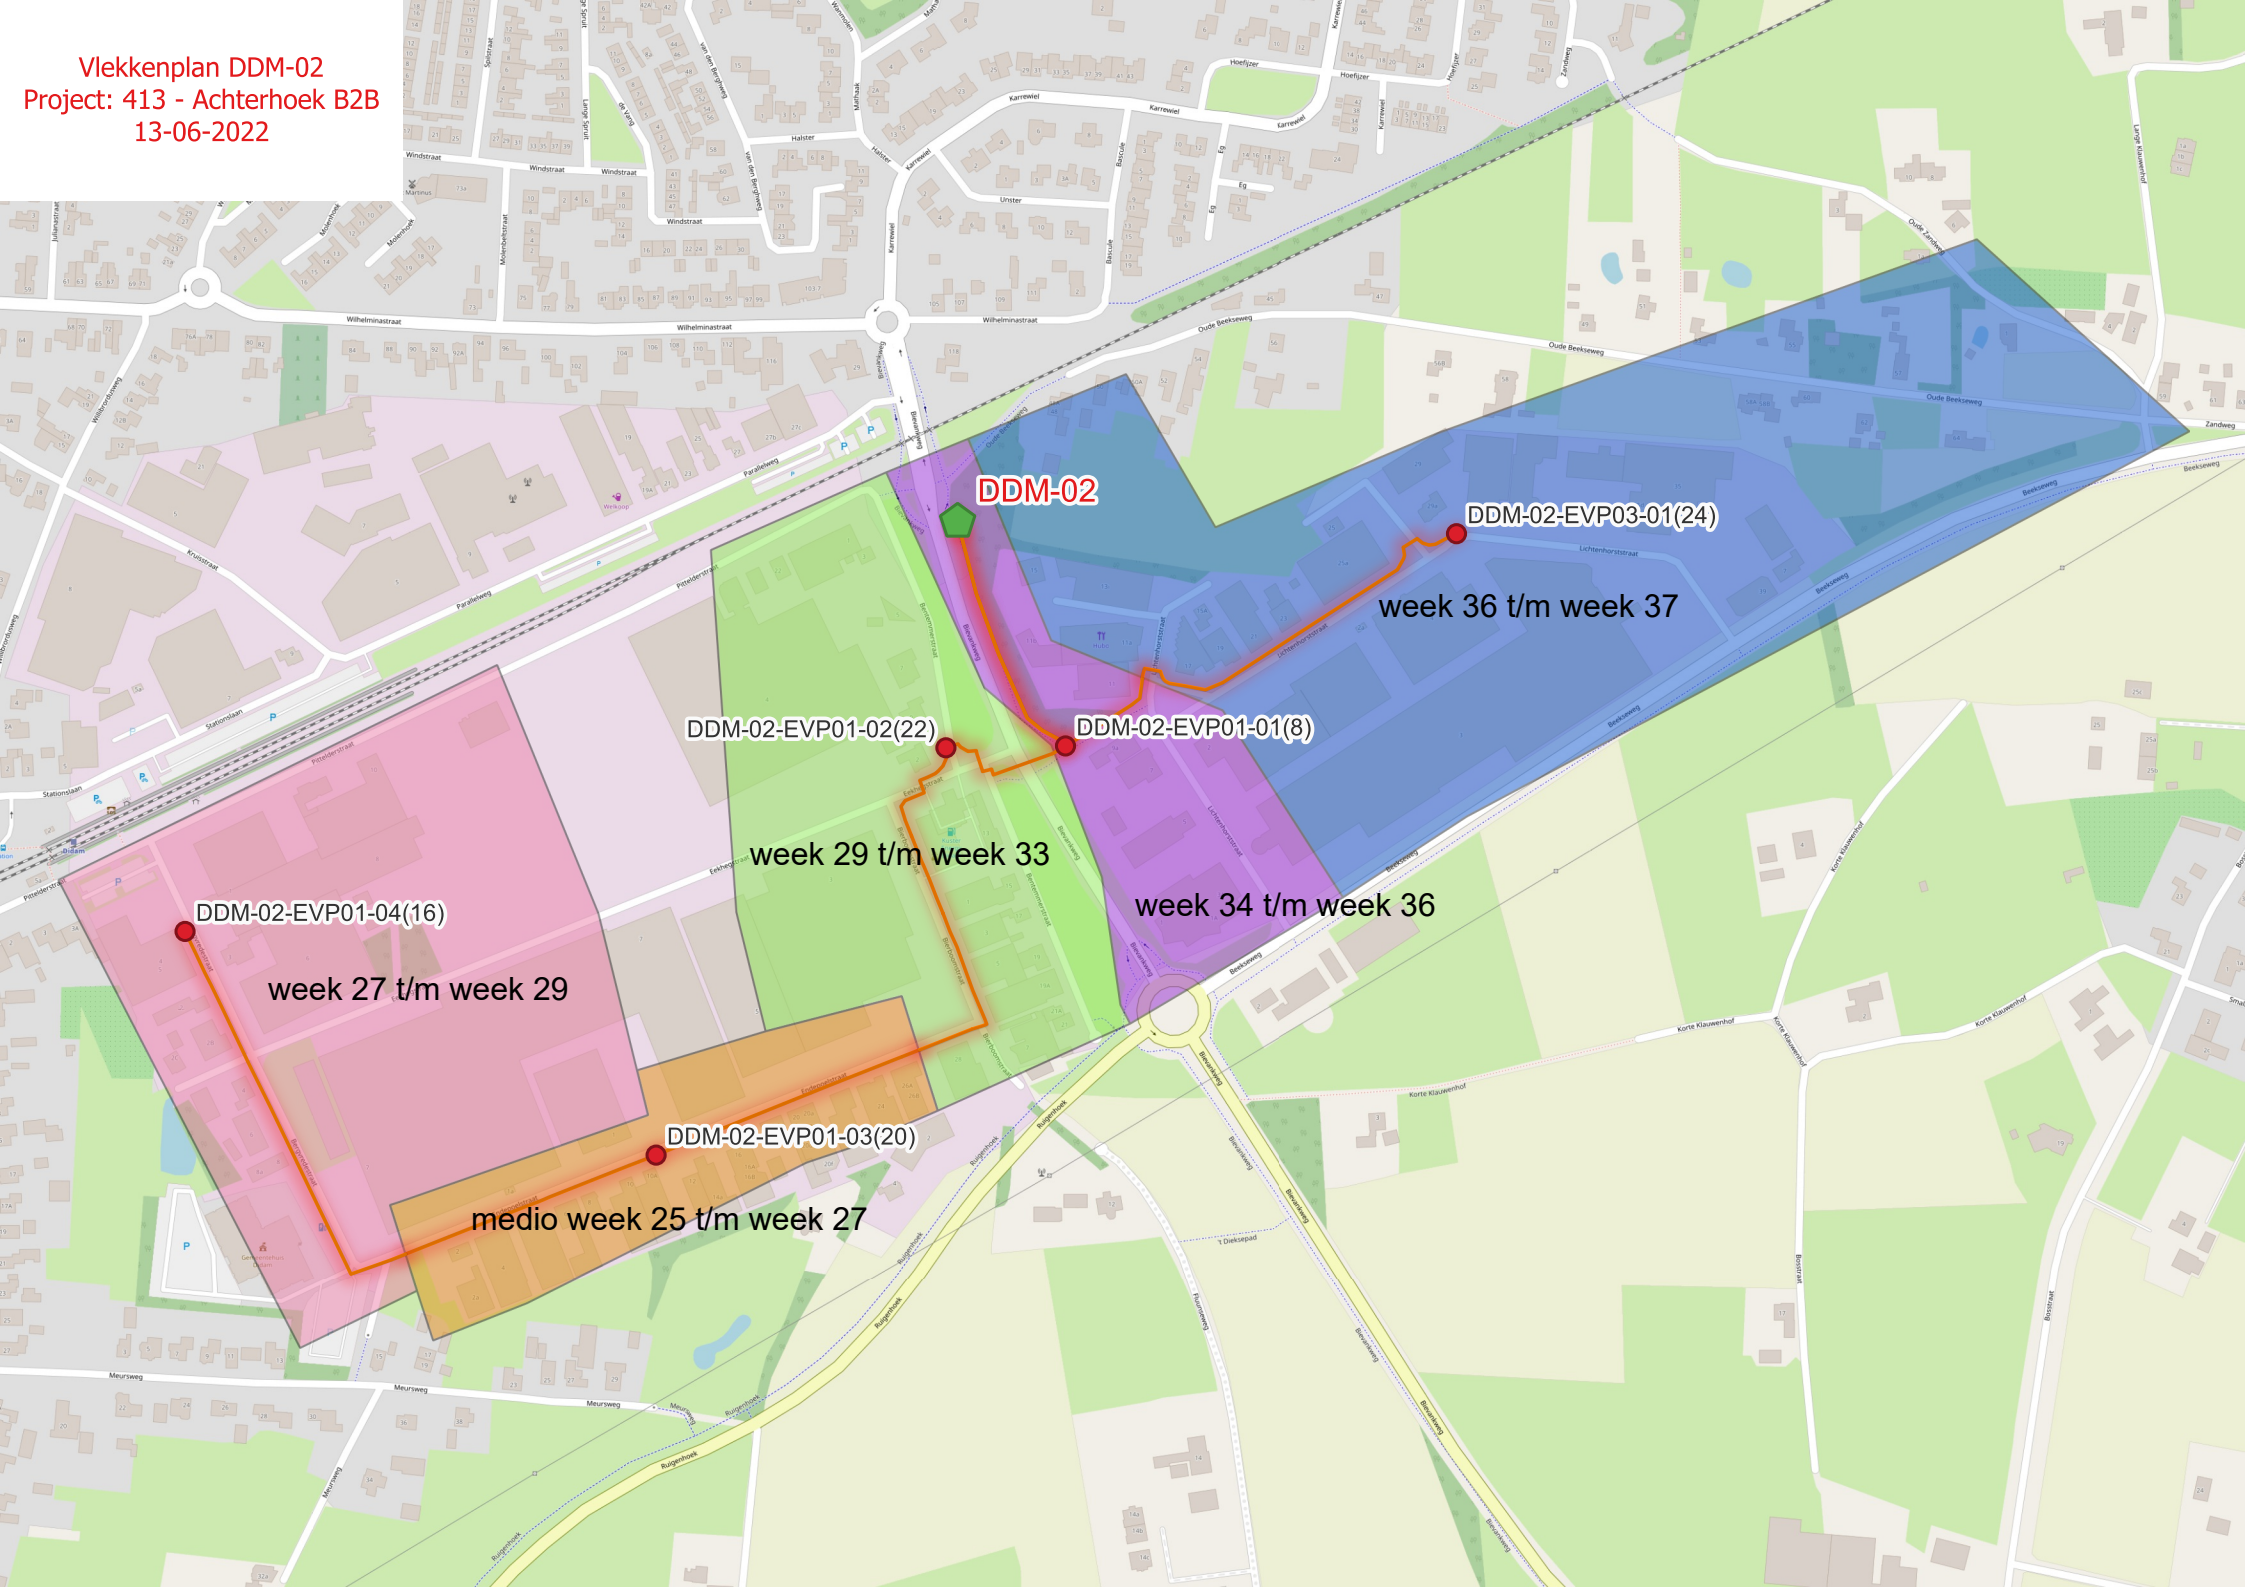

Vlekkenplan DDM-02
Project: 413 - Achterhoek B2B
13-06-2022

DDM-02

DDM-02-EVP03-01(24)

week 36 t/m week 37

DDM-02-EVP01-02(22)

DDM-02-EVP01-01(8)

week 29 t/m week 33

week 34 t/m week 36

DDM-02-EVP01-04(16)

week 27 t/m week 29

DDM-02-EVP01-03(20)

medio week 25 t/m week 27